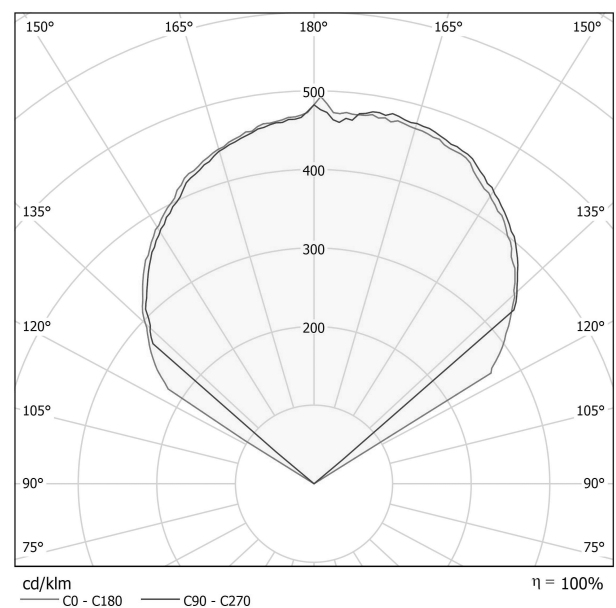

Polar diagram